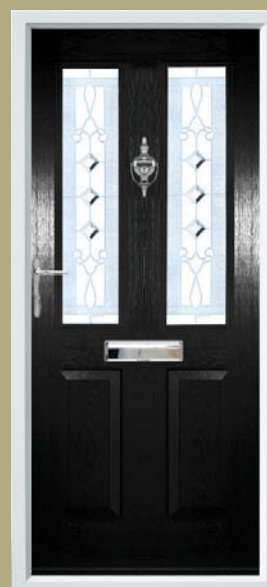

LUDLOW

Probably our most popular style of door, a style to complement almost any property.

This door can achieve a U-value of 1.3 w/m²k

Ludlow 2 CFT 2.2 Black Frame

Ludlow 2 Prairie

Ludlow 2 CSB 4.2B

Ludlow 2 CTL 31.2G