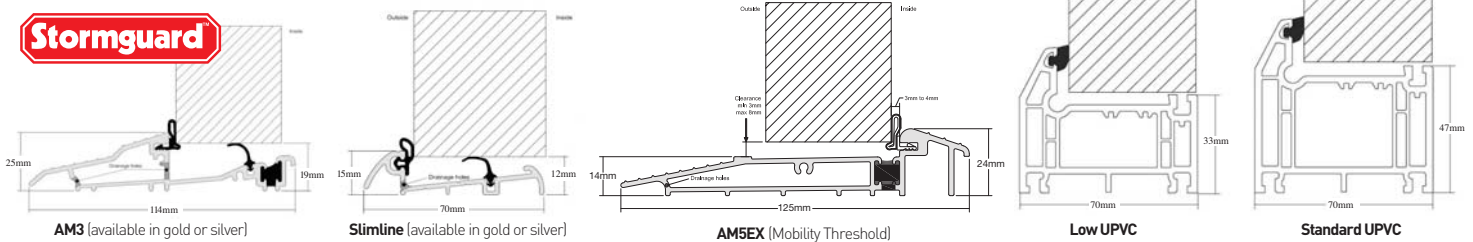

Narrow Twist

Avon Black

Handmade Pewter Ring

Handmade Black Ring

THRESHOLDS

To allow for every circumstance we offer the largest range of door thresholds. All of our Stormguard aluminium thresholds are Part 'M' compliant within the latest Building Regulations for easy access.