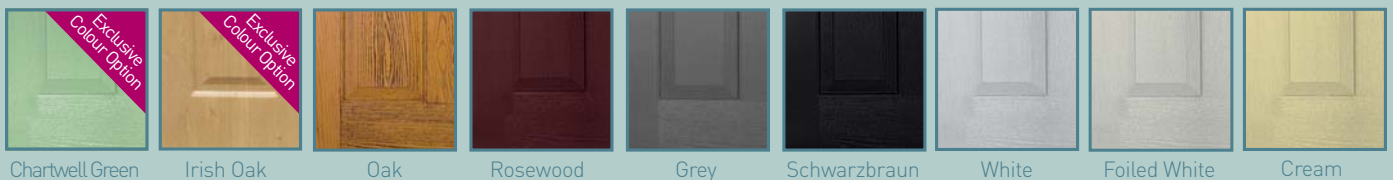

THESE COLOURS ARE AVAILABLE ON DOOR AND/OR FRAME