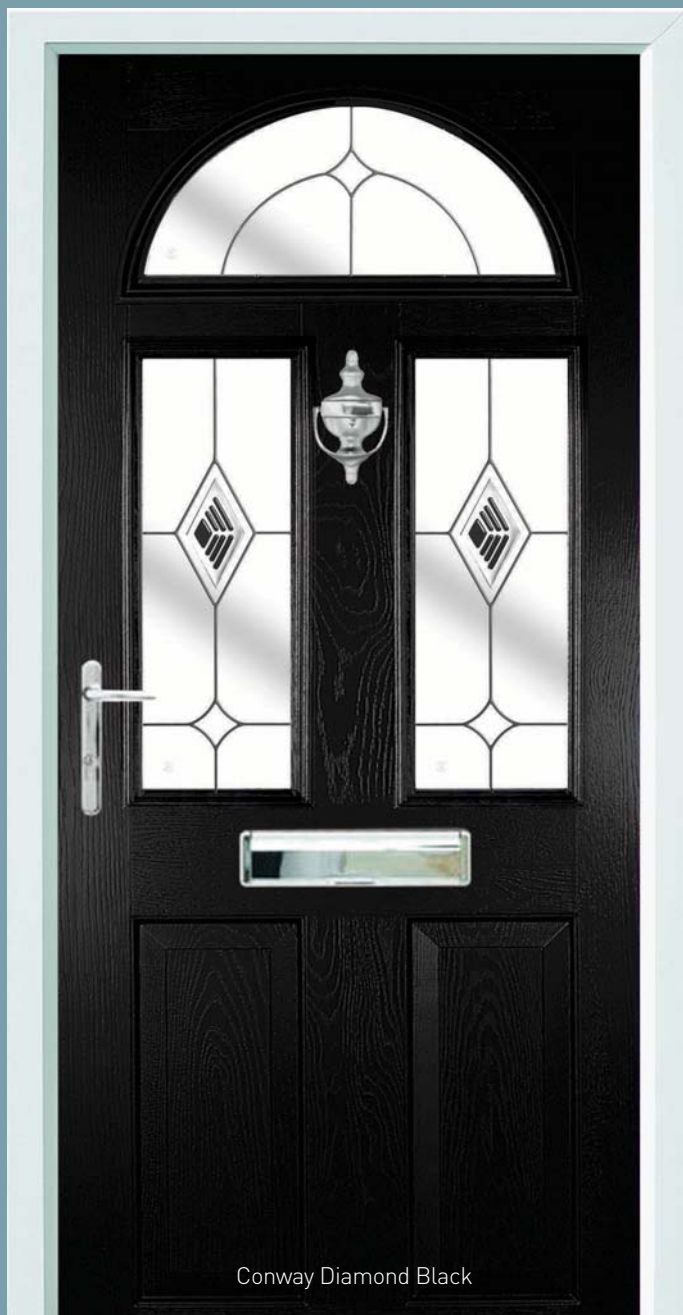

CONWAY

Sympathetically styled to complement most properties, from period to modern.

This door can achieve a U-value of 1.2 w/m²k